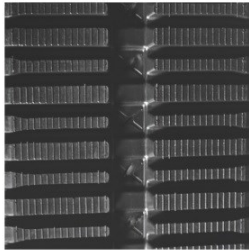

Blue Diamond® RUBBER TRACKS

ZIG ZAG

BLOCK

C-LUG

MULTI-BAR

Blue Diamond® Rubber Tracks are manufactured from only the finest materials designed to provide excellent performance under a wide range of working conditions. Tough rubber compounds with less filler help provide wear and tear resistance and result in a long service life. Precision forged and heat treated steel link assemblies are laminated with multi-stranded, high tensile continuous steel cords to provide excellent resistance to wear and damage.

Why Blue Diamond® Rubber Tracks?

- CUSTOM Manufactured for Reliable Performance and Outstanding Durability
- Maximum Value – Reduced Operating and Maintenance Costs
- Application Specific Lug Patterns
- Continuous Steel Cord Structure
- Solid Steel Forged Links
- Reinforced Roller Path
- Blue Diamond Customer Service Experience
- Backed by the Blue Diamond Satisfaction Guarantee™
- 2 Year Non-Prorated Warranty
- Ideal for Construction, Agriculture, Landscaping, and Rental Applications