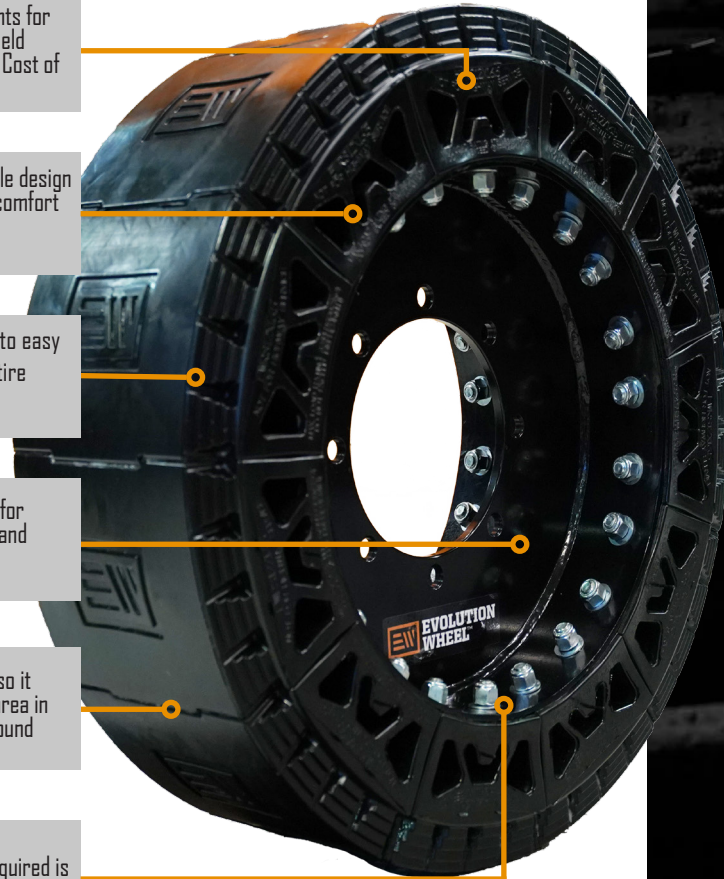

Keeping with the Evolution Wheel standard we designed this tire to exceed customers expectations. With 52/32nds of wearable tread depth the EWRS-SLK has the most wearable tread of any smooth skid steer tire on the market.

This tire is ideal for transfer stations, paving crew, asphalt grinding or asphalt milling. Going to a smooth solid skid steer tire will significantly increase your wear life and reduce your cost of operation over time.

Serviceable Segments for Quick and Easy In-Field Repair and a Lower Cost of Operating

Engineered core hole design for operator right comfort

Wear life indicator to easily plan downtime for tire replacement

High strength steel for maximum strength and toughness

Smooth tread face so it has 100% surface area in contact with the ground

Only service tool required is a 15/16 wrench or ratchet

TIRE SIZE	ACTUAL TIRE DIMENSIONS			WEARABLE TREAD DEPTH 32nd (MM)	WEIGHT LB (KG)	MAX LOAD RATING LB (KG)
	OVERALL DIAMETER INCHES (MM)	WIDTH INCHES (MM)	RIM DIAMETER INCHES (MM)			
12.5x16.5 (33x12-20)	32.5 (826)	12 (305)	20.5 (521)	52 (42)	220 (100)	6,780 (3,075)
14x17.5 (36x14-24)	36 (915)	14 (356)	24 (610)	52 (42)	360 (163)	8,540 (3,874)