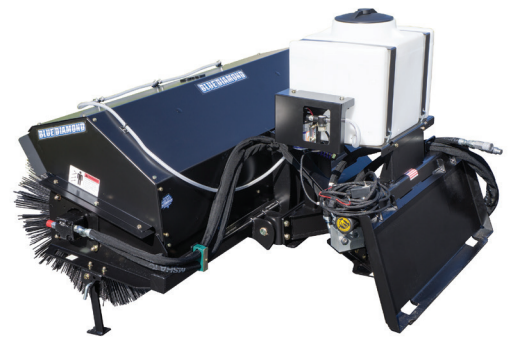

# ANGLE BROOM HEAVY DUTY SERIES 2

Our Blue Diamond® Heavy Duty Series 2 Angle Broom is available in manual and hydraulic angle options. A simple-to-use control comes with the hydraulic angle model for control from inside your cab. The bristles are available in poly, steel, or poly/steel mix and are protected by retractable legs when not in use.

SHOWN WITH OPTIONAL WATER KIT INSTALLED

26" POLY, POLY/STEEL MIX, STEEL WAFERS

## FEATURES INCLUDE

- 60", 72", 84", and 96" widths
- 26" bristles, poly, steel, or poly/steel mix
- Manual or hydraulic options
- Stand protects bristles when not in use
- 14-pin OEM connector available
- 1-year warranty
- Optional water kit
- Mini model available
- 30° pivot angle