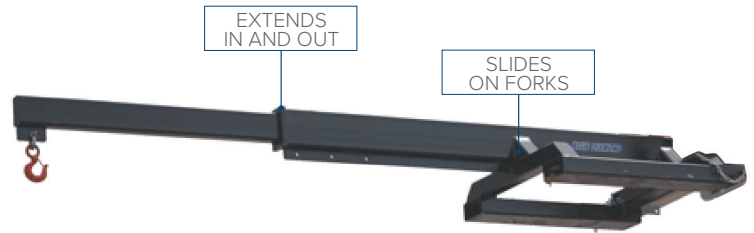

INDUSTRIAL JIB

Get the extra reach you need with the Blue Diamond® Industrial Jib. Simply pull out the spring pin and go from 6' 9" to 12'. It has a lift capacity of 6,000 lbs at 6' 9" and 3,000 lbs fully extended. It slides onto forks for quick attachment. Add this jib to your inventory to get the most out of your telehandler.

PART NUMBER	MODEL	WEIGHT
118000	Industrial Jib, Adjustable, 6,000 Cap	450 lbs
118050	Industrial Jib, 10,000 Cap, Rigid Length	345 lbs
118060	Industrial Jib, 10,000 Cap, Retracted, 4500 Lbs Cap	885 lbs