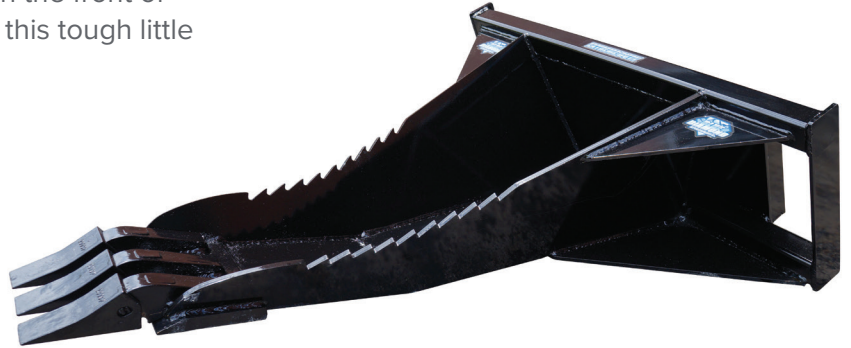

# MINI BUCKETS STUMP

The Blue Diamond® Mini-series Stump Bucket is designed exactly like its big brother, the extreme duty stump bucket. This incredible tool is like having a crowbar on the front of your machine. Digging stumps is just one job this tough little attachment can do.

## FEATURES INCLUDE

- 3 cast pin-on teeth
- Curved bottom
- 42" long
- Serrated teeth on sides
- Largest in its class

PART NUMBER	MODEL	WEIGHT
101990	<b>42" Stump Bucket, 3/8" Steel</b>	185 lbs

*Part numbers listed are not machine specific. Specify which mount is needed.*