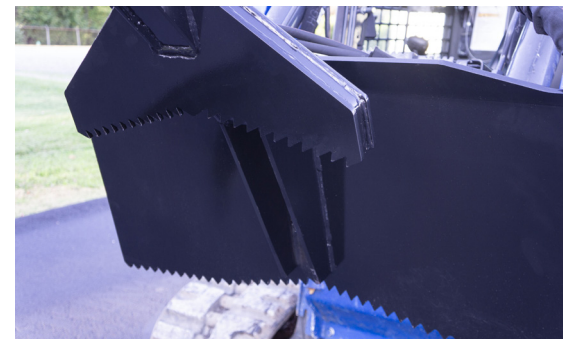

ROTATING LOG GRAPPLE

Closes to 5 inches

FEATURES INCLUDE

- • 2,500 lb capacity
- • Serrated quick attach for load stabilization
- • HD welded cylinder
- • Serrated boom to stabilize and push
- • Rope tie / chain tie off attach point

Opens to 62 inches

The Blue Diamond Rotating® Log Grapple is a high quality attachment for tree work. Whether you are working in the log yard or clearing land, this tool can handle the load. The serrated brace helps stabilize logs when moving. The impressive clamping force holds onto large logs very tightly. Two models are offered: manual rotation and hydraulic rotation.

PART NUMBER	106815	106820
MODEL	Manual Rotation	Hydraulic Rotation
WEIGHT	500 lbs	550 lbs

Load Stabilization Brace

888-376-7027

info@bluediamondattachments.com

BlueDiamondAttachments.com

888-377-7027

4512 Anderson Rd., Knoxville, TN 37918