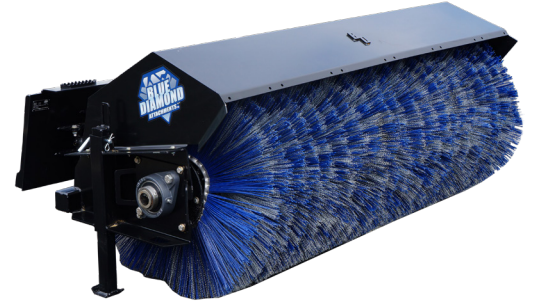

# ANGLE BROOM SEVERE DUTY SERIES 2

The Blue Diamond® Severe Duty Series 2 Angle Broom is a powerful attachment for the serious user. It has been engineered for daily use in tough conditions. Everywhere you look on this broom, you will see quality and ingenuity.

## FEATURES INCLUDE

- Hydraulic angle and bristle operate simultaneously
- Oversized main shaft spindles
- Massive bearings
- Bi-directional motor
- Welded heavy duty cylinder
- Grease fittings on pivot points
- 32" bristles with poly or poly/steel available
- 14-pin OEM connector available
- Optional water kit