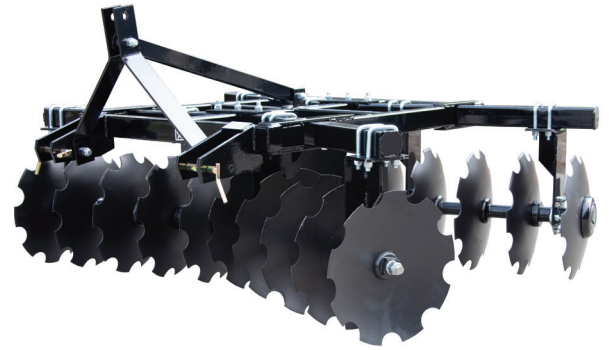

# DISC HARROW

The Blue Diamond® Disc Harrow is for medium duty applications with notched discs that easily break up and redistribute cultivated topsoil. They will easily meet the needs of commercial landscapers, larger nurseries and gardens, as well as small farms. They are available in 60", 72", and 84" cutting widths to fit 30-60 hp tractors with a Category 1 quick hitch.

PART NUMBER	445010	445015	445020
MODEL	5'	6'	7'
HORSEPOWER	30-40	35-45	40-60
CUTTING WIDTH	60"	72"	84"
WEIGHT	650 lbs	700 lbs	750 lbs
NUMBER OF DISC BLADES	16	20	24
DISC BLADE SIZE	18"		
DISC BLADE SPACING	7.5"		
BEARINGS	Sealed		
QUICK-HITCH COMPATIBLE	Yes		
HITCH	Category 1		

## FEATURES INCLUDE

- Sealed bearings for long life
- Heavy duty tube frame construction
- 2-year warranty

888-376-7027

info@bluediamondattachments.com

BlueDiamondAttachments.com

888-377-7027

4512 Anderson Rd., Knoxville, TN 37918