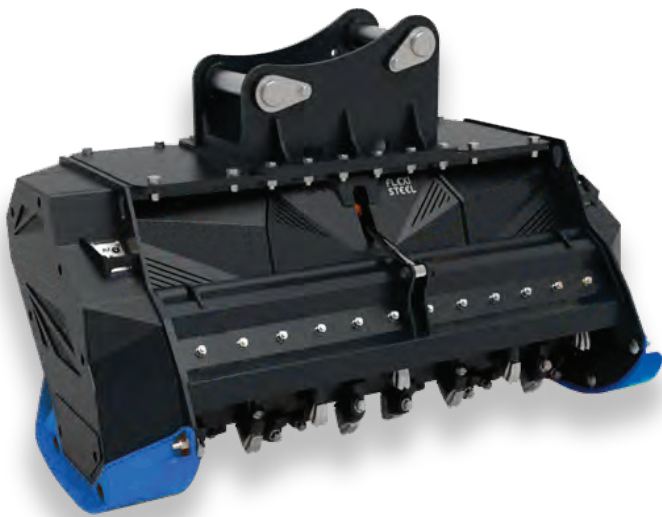

# EXCAVATOR DRUM MULCHER SDX

The Blue Diamond® SDX Excavator Drum Mulcher is the one of the quickest ways to turn trees into wood chips in a matter of minutes. Our most durable drum mulcher is built with high strength steel and recommended for 49K-70K excavators.

With a maximum cutting diameter of 8 inches, no job is too tough! Our drum rotors have fixed teeth set in a helical position with “p-cut” depth limiters. The optional reversible carbide teeth are a must when working in rocky areas because it offers a maximum tooth lifespan. Routine maintenance is quick and easy with the centralized grease points and hydraulic quick couplers.

Two double rows of chains and rubber side shields on our SDX Drum Mulchers provide maximum protection of debris while also keeping the material flowing.

## FEATURES INCLUDE

- 49K-70K Excavator Size
- Available in 60” cutting width
- Variable Displacement (80 - 115cc Bosch Rexroth)
- Recommended Flow is 45-58 GPM
- 8” diameter cutting capacity
- 4,000-5,500 PSI required pressure
- Chain curtain minimizes discharge
- Hydraulic front cover