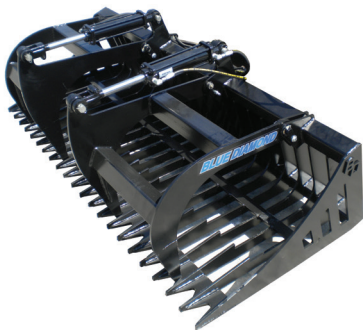

ROCK BUCKET GRAPPLE STANDARD & HEAVY DUTY

The Blue Diamond® Grapple Rock Bucket is an extremely versatile attachment. Pick up rocks, clean up job-sites, clear brush, dress yards, carry logs and firewood are just a few of the jobs this attachment is capable of. This multi-purpose tool is offered in 3 configurations for various sizes of machines. The rock bucket with no grapples, standard duty rock bucket with grapples, and the heavy duty rock bucket with grapples.

FEATURES INCLUDE

HEAVY DUTY GRAPPLE

- 1/2" top tines
- Centered protected cylinders
- Protected hydraulic lines
-

STANDARD GRAPPLE

- 3/8" top tines
- Light weight for small machines
- Dual cylinders

STANDARD DUTY

HEAVY DUTY

ROCK BUCKET

PART NUMBER	MODEL	WEIGHT
108319	60" Rock Bucket, W/Standard Grapple	582 lbs
108325	66" Rock Bucket, W/Standard Grapple	608 lbs
108340	72" Rock Bucket, W/Standard Grapple	633 lbs
108330	66" Rock Bucket, W/Heavy Duty Grapple	689 lbs
108345	72" Rock Bucket, W/Heavy Duty Grapple	740 lbs
108362	78" Rock Bucket, W/Heavy Duty Grapple	775 lbs
108380	84" Rock Bucket, W/Heavy Duty Grapple	787 lbs

Universal skid steer, Euro-Ag/Global, or JD 400/500 mounts available for Standard & Heavy Duty Rock Grapple Buckets. Standard Duty - for machines up to 1,500 lbs of lift capacity and Heavy Duty - for machines up to 50 HP or 2,500 lbs of lift capacity.