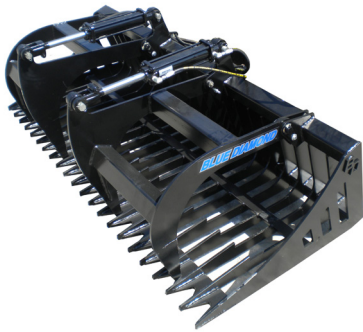

# ROCK BUCKET GRAPPLE

## STANDARD, HEAVY AND SEVERE DUTY

The Blue Diamond® Standard & Heavy Duty Rock Bucket/Grapple uses 3/8" steel with the tines spaced at 3" apart. This very popular bucket can be used for sifting or raking and is available with dual grapples for holding your load. Works well as a land plane, skimming off high spots with the leading edge and smoothing the loose soil with the rear crossbar. The drop down inside keeps rocks from sliding out.

### FEATURES INCLUDE

- Laser-cut cutting edge gussets on tips of tines
- 3" spacing between tines
- 3 styles of grapples available
- Works great as a land plane and for light clearing

STANDARD DUTY

HEAVY DUTY

*Universal skid steer, Euro-Ag/Global, or JD 400/500 mounts available for Standard & Heavy Duty Rock Grapple Buckets. Standard Duty - For machines up to 1,500 lb lift capacity, Heavy Duty - Max 50 HP or 2,500 lbs capacity, Severe Duty - 50+ HP.*