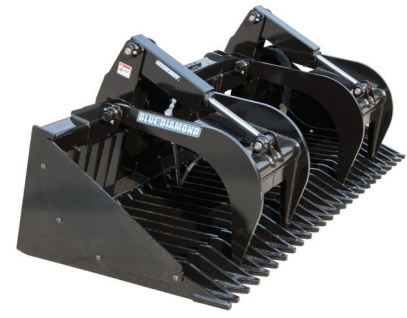

## STANDARD, HEAVY AND SEVERE DUTY

The Blue Diamond® Standard & Heavy Duty Rock Bucket/Grapple uses 3/8" steel with the tines spaced at 3" apart. This very popular bucket can be used for sifting or raking and is available with dual grapples for holding your load. Works well as a land plane, skimming off high spots with the leading edge and smoothing the loose soil with the rear crossbar. The drop down inside keeps rocks from sliding out.

### FEATURES INCLUDE

- Laser-cut cutting edge gussets on tips of tines
- 3" spacing between tines
- 3 styles of grapples available
- Works great as a land plane and for light clearing

STANDARD DUTY

HEAVY DUTY

SEVERE DUTY

PART NUMBER	MODEL	WEIGHT
108319	<b>60" Rock Bucket, W/Standard Grapple</b>	582 lbs
108325	<b>66" Rock Bucket, W/Standard Grapple</b>	608 lbs
108340	<b>72" Rock Bucket, W/Standard Grapple</b>	633 lbs
108330	<b>66" Rock Bucket, W/Heavy Duty Grapple</b>	689 lbs
108345	<b>72" Rock Bucket, W/Heavy Duty Grapple</b>	740 lbs
108362	<b>78" Rock Bucket, W/Heavy Duty Grapple</b>	775 lbs
108380	<b>84" Rock Bucket, W/Heavy Duty Grapple</b>	787 lbs
108450	<b>72" Rock Bucket, Severe Duty W/Grapple</b>	1,096 lbs
108455	<b>78" Rock Bucket, Severe Duty W/Grapple</b>	1,142 lbs
108460	<b>84" Rock Bucket, Severe Duty W/Grapple</b>	1,194 lbs

*Universal skid steer, Euro-Ag/Global, or JD 400/500 mounts available for Standard & Heavy Duty Rock Grapple Buckets. Standard Duty - For machines up to 1,500 lb lift capacity, Heavy Duty - Max 50 HP or 2,500 lbs capacity, Severe Duty - 50+ HP.*