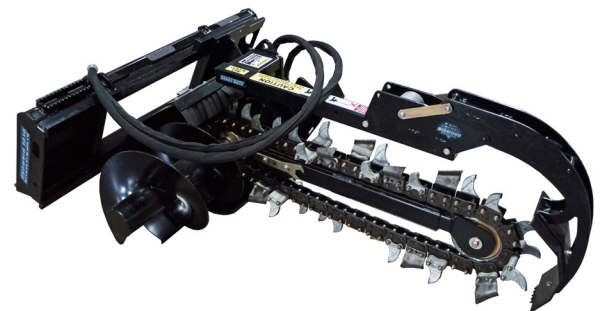

TRENCHER

The Blue Diamond® Trencher is extremely durable and has a number of features to make it more productive than our competitors' models. The extended auger carries the dirt farther from the trench to prevent it from falling back in. The self-adjusting crumber brings any residual dirt back to the chain to be removed from the trench for a very clean finish. A selection of chain options is available from dirt to rock and with varying widths. An adjustable foot keeps the trench depth consistent. The Eaton drive motor mounts to an industry-leading planetary drive that provides the high torque to the digging chain. This attachment has been designed and built for the serious contractor who depends on production and reliability. And it is made in USA with American components!

Skid Steer

Mini - Machine

FEATURES INCLUDE

- Extended auger
- Self-adjusting crumber
- Adjustable foot to keep the trench depth consistent
- Eaton drive motor
- Skid Steer cuts up to 36", 48", or 60"
- Mini cuts up to 36"
- 4", 6", 8", or 12" cut width
- Dirt, combo, and rock teeth setups